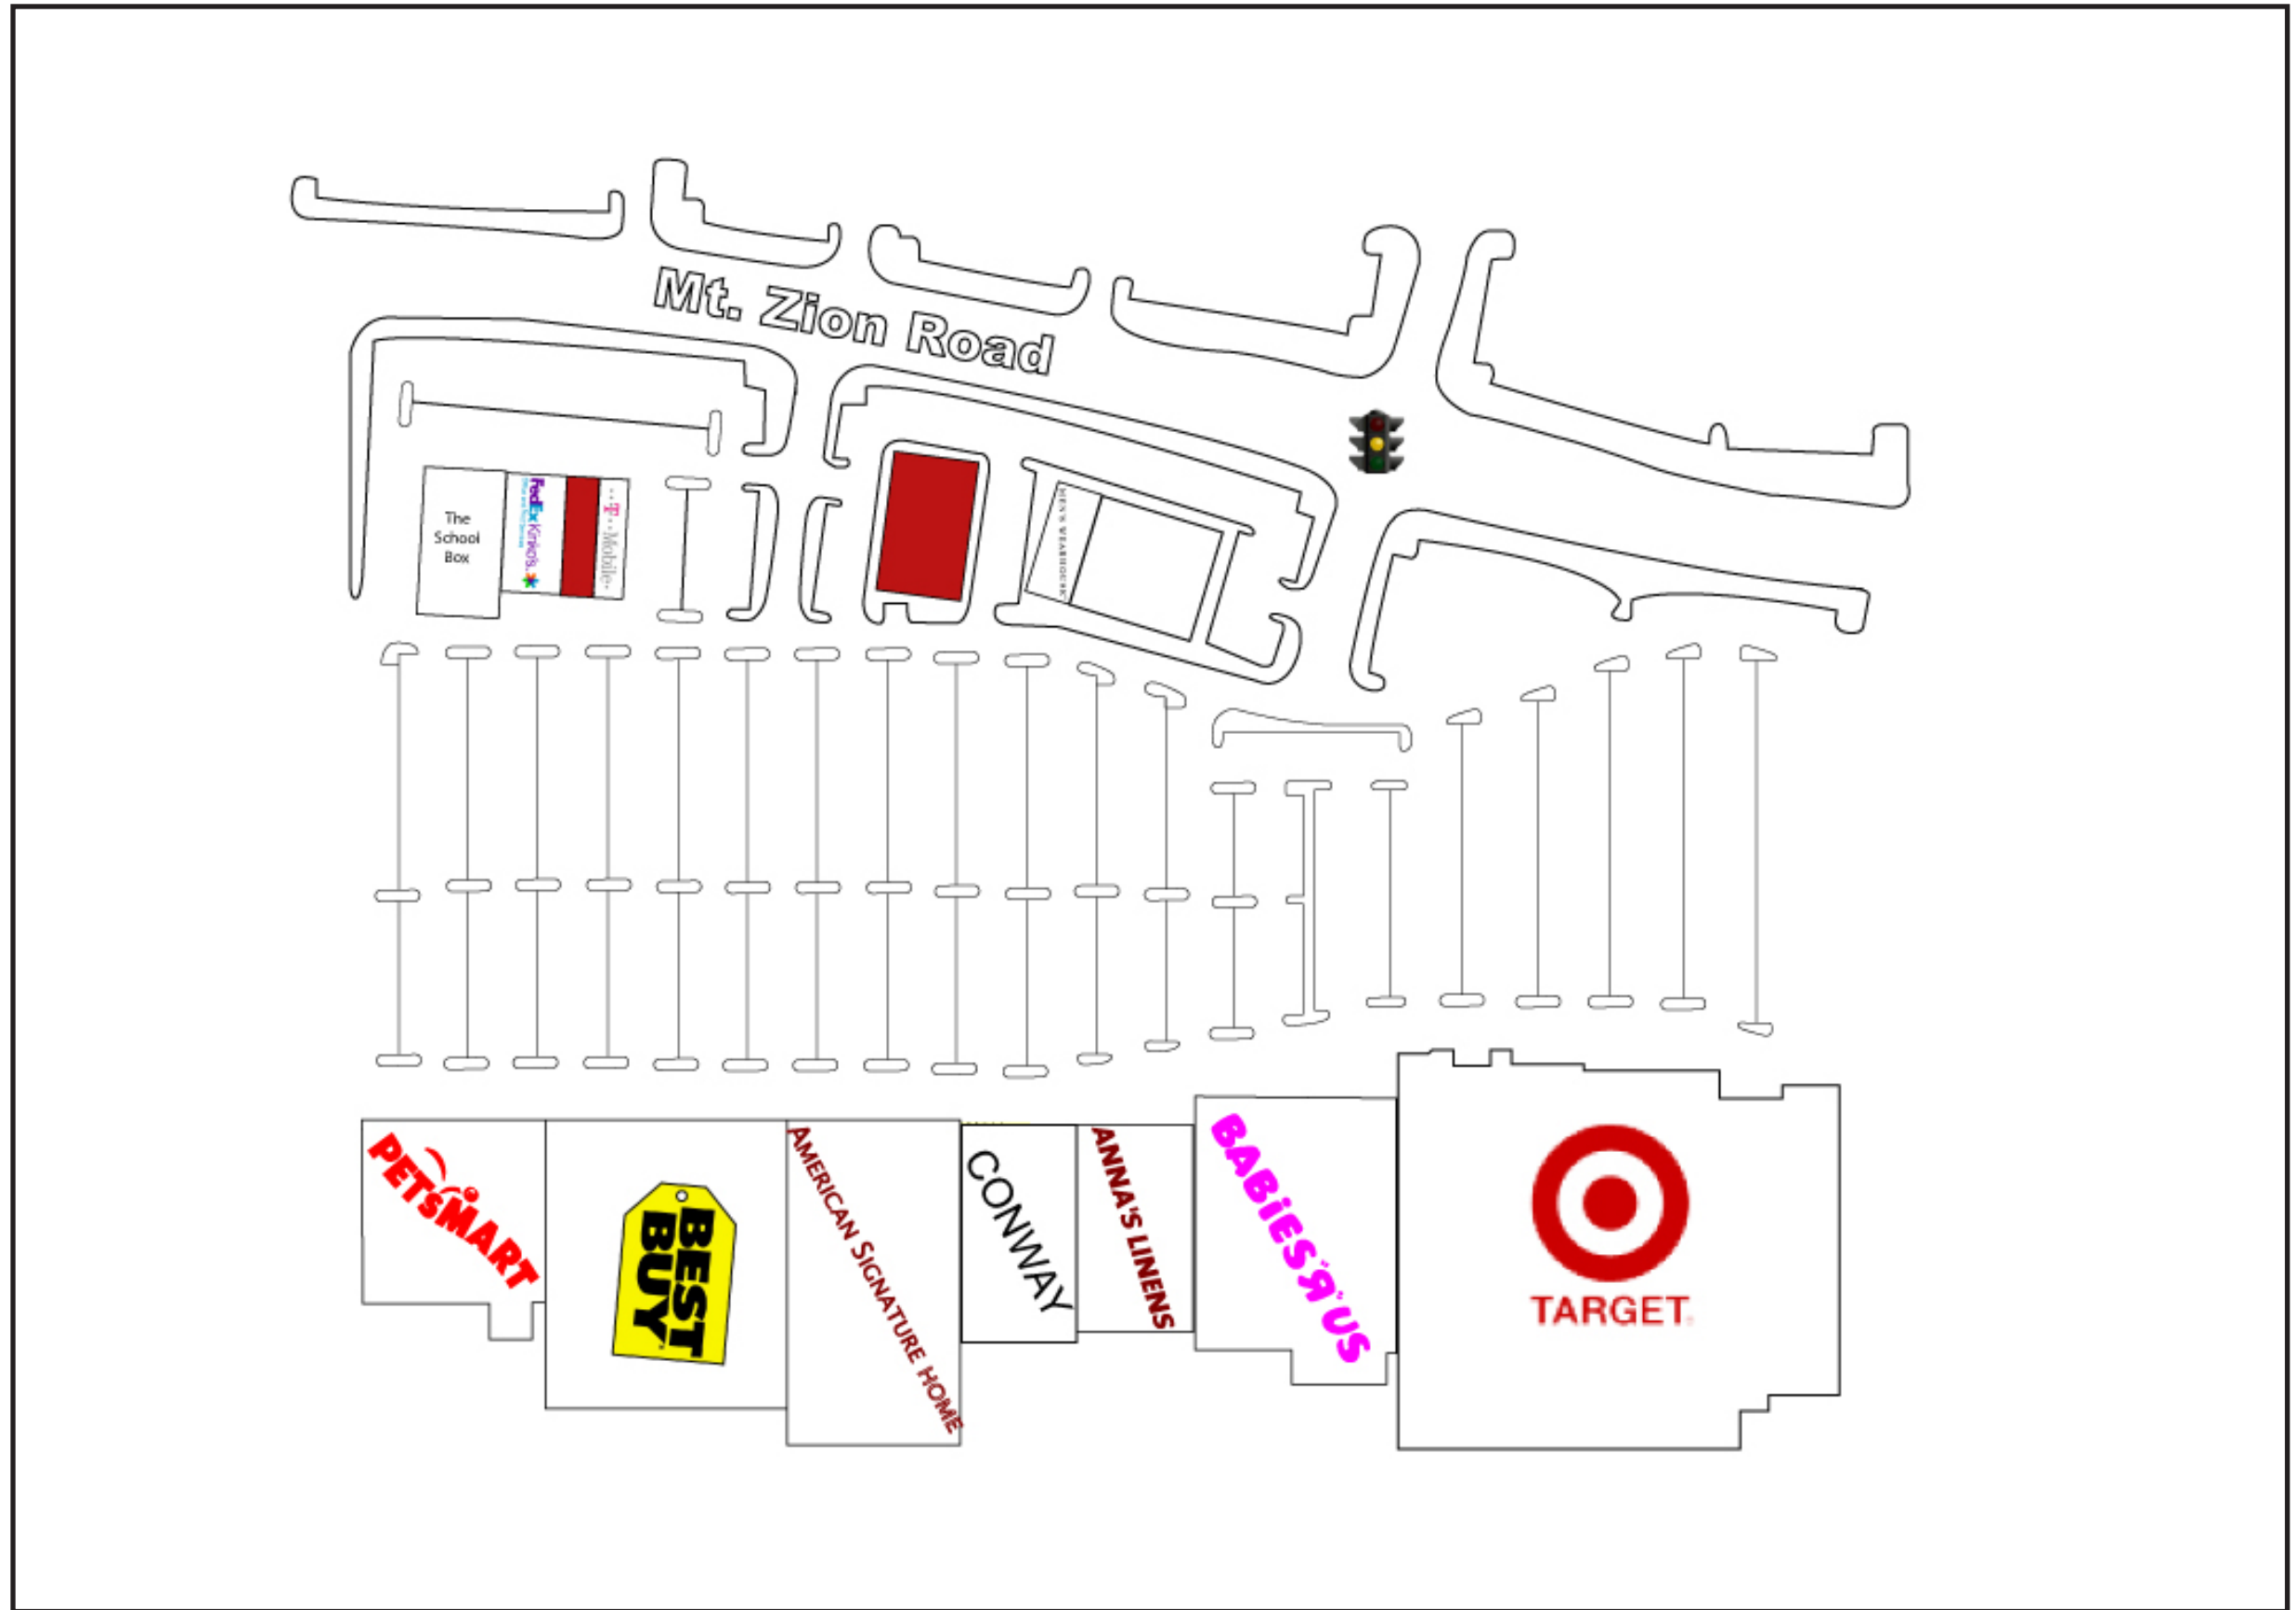

Tenant List 01/2010

Suite #	Tenant	SF
101	Best Buy	48,884
102	PetSmart	25,474
103	The School Box	8,750
104A	T-Mobile	3,200
104B	Available	3,380
104C	FedEx Kinko's	3,335
105	American Signature	40,500
201	Babies "R" Us	40,021
203	Conway	18,500
204	Anna's Linens	17,000
205	Available	9,000

Total GLA 218,044

JONES LANG
LASALLE®

Southlake Pavilion
1958 - 1994 Mount Zion Road
Morrow, GA