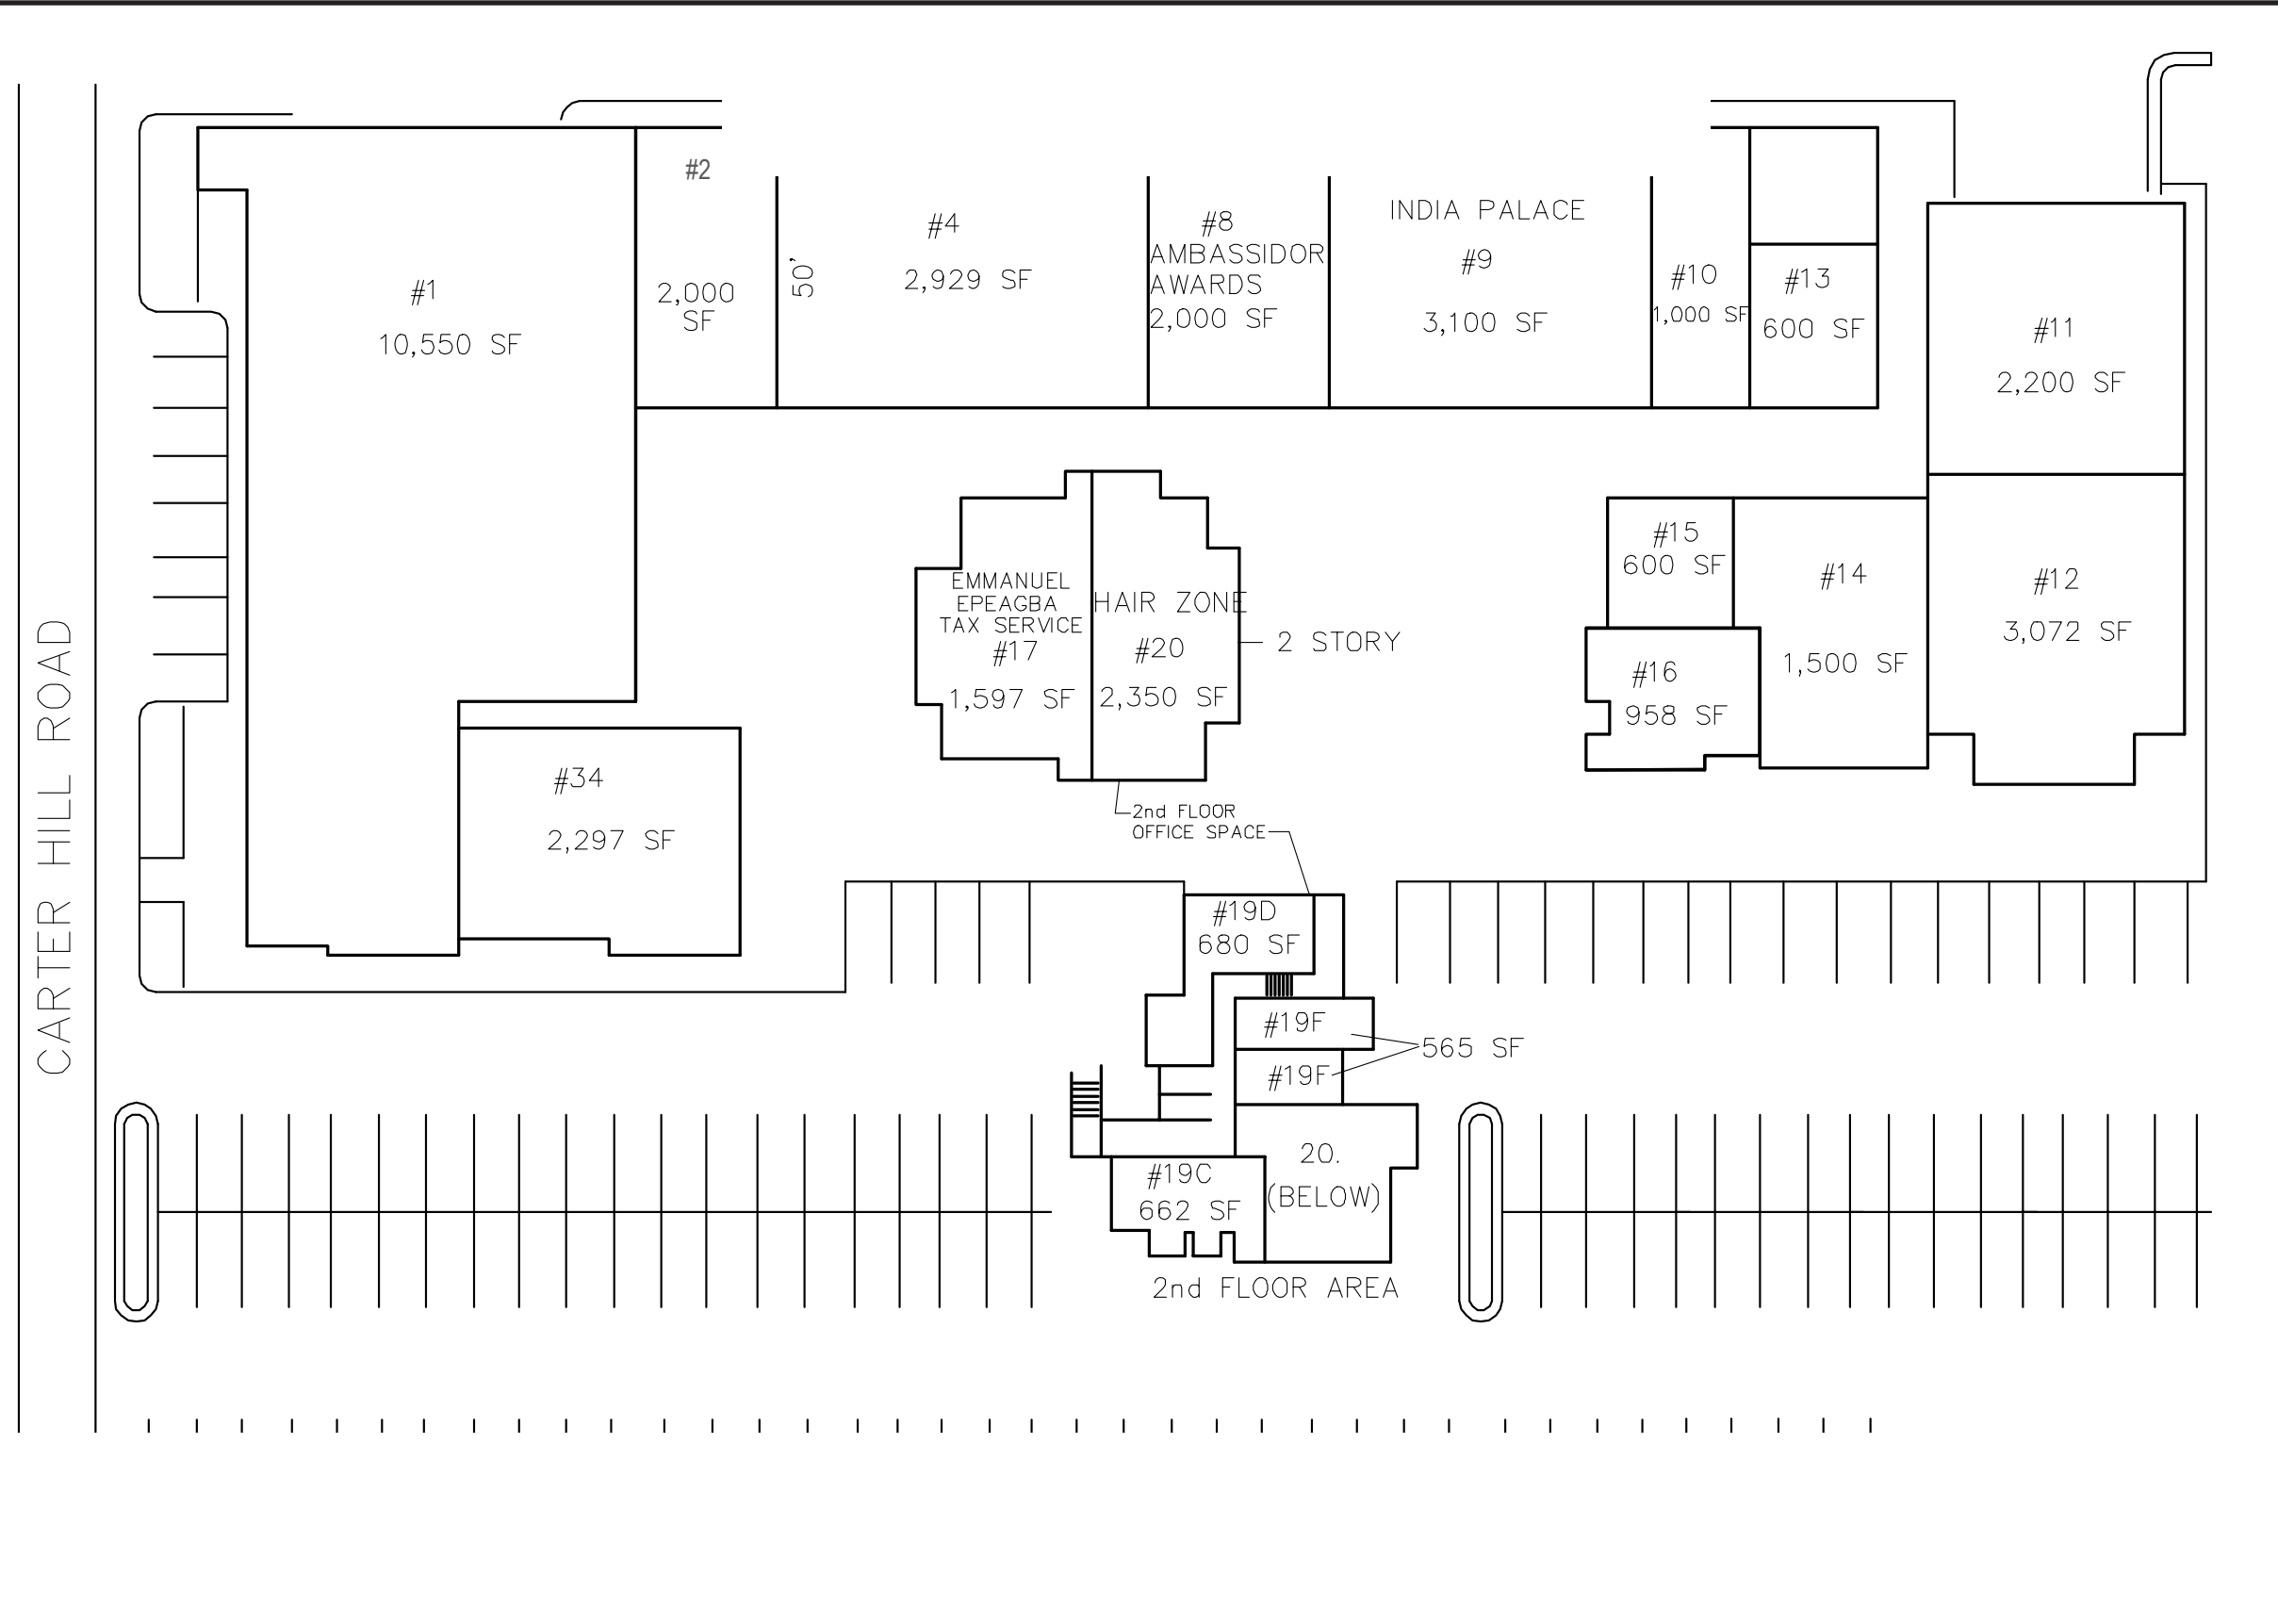

Tenant List 04/2009

Suite #	Tenant	SF
01	Available	10,550
02	Available	2,000
04	Available	2,929
08	Ambassador Awards	2,000
09	India Palace	3,100
10	Available	1,000
11	Available	2,200
12	Available	2,000
13	Available	600
14	Available	1,500
15	Available	600
16	Available	958
17	Emmanuel C. Epeagba	1,597
20	Hair Zone	2,350
34	Available	2,297
19C	Available	662
19D	Available	680
19F	Available	565

Total GLA 38,660

JONES LANG
LASALLE®

Old Towne Shopping Square
3003-3009 McGehee Road
Montgomery, Alabama 36111