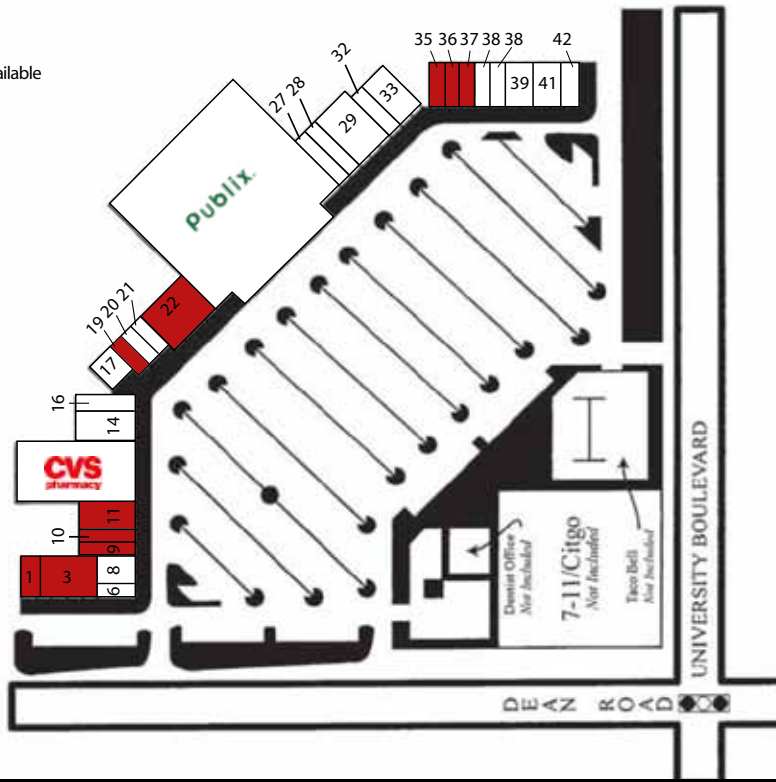

Recently Renovated!!

Suncrest Village

Orlando, FLORIDA

Anchor Tenants

- Publix
- CVS Pharmacy
- Subway
- GNC
- H&R Block
- Hurricane's Grill & Wings

Center Highlights

- 93,358 SF Retail Center anchored by Publix, Located along busy University Drive in Orlando, FL
- Excellent visibility at a lighted intersection
- 85,717 people with an Average HH Income of \$56,611 within a 3 mile radius
- Just 2.5 miles away from the University of Central Florida (Approx. 46,000 students enrolled in Fall of 2006)
- Recently Revitalized Center with new paint and beautiful landscaping.

JONES LANG LASALLE®

Available

Tenant List 1/2009

Suite #	Tenant	SF
1	Available	1,750
3	Available	2,538
6	AllState	875
8	Protech Nails	1,584
9	Available	1,050
10	Available	1,050
11	Available	2,100
13	CVS	10,500
14	University Family Medical Ctr	2,232
16	Yogurt Factory	1,488
17	Bacco Italian Restaurant	2,080
19	Available	933
20	Creative Hairdressers	933
21	H&R Block	933
22	Available	4,200
26	Publix	42,112
27	GNC	1,080
28	University Wine & Spirits	1,080
29	Championship Karate	3,240
32	The UPS Store	950
33	Fuji Yami Sushi	1,900
35	Available	875
36	Available	875
37	Available	875
38	Country Hair Affair	875
39	Subway	1,750
41	PuYi Chinese Restaurant	2,000
43	Hurricane's Grill & Wings	1,500
Total GLA		93,358